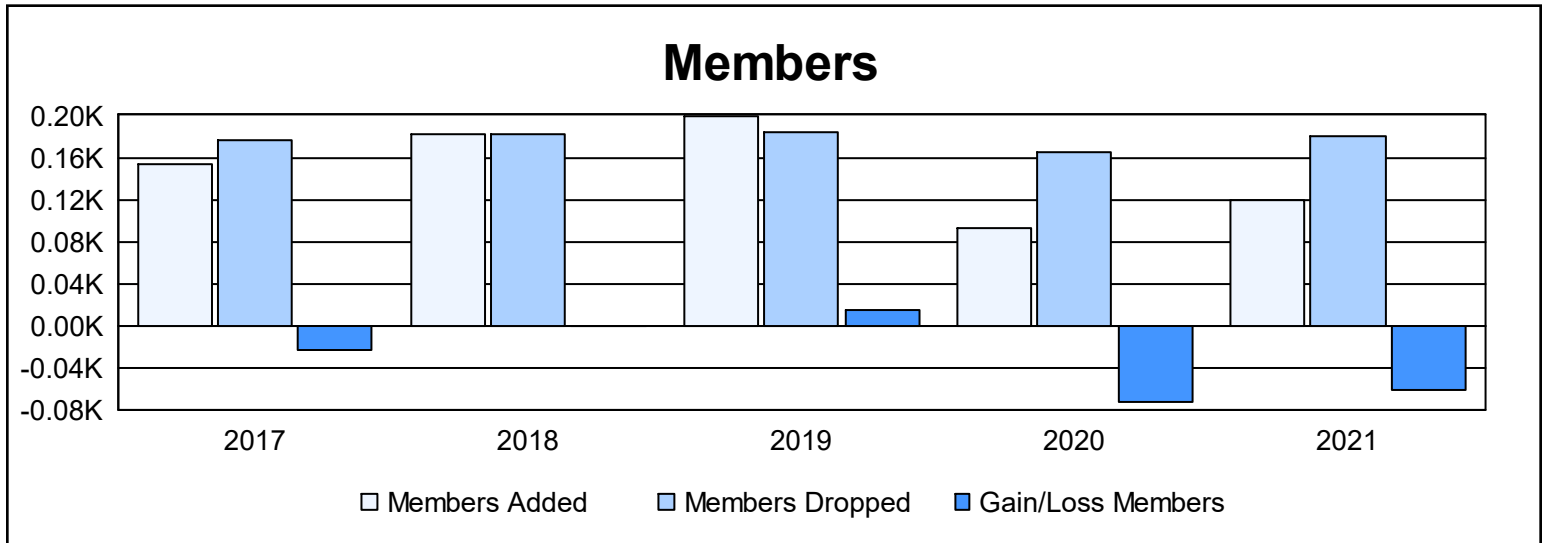

Year	New Clubs	Dropped Clubs	Gain/ Loss Clubs	New Members	Charter Members	Reinstate Members	Transfer Members	Total Member Added	Total Members Dropped	Gain/ Loss Members
2016-2017	0	2	-2	115	2	10	26	153	177	-24
2017-2018	0	0	0	165	1	6	9	181	182	-1
2018-2019	1	0	1	132	30	33	4	199	184	15
2019-2020	0	1	-1	78	3	7	4	92	165	-73
2020-2021	0	0	0	102	0	8	9	119	180	-61
<b>Average</b>	<b>0</b>	<b>1</b>	<b>0</b>	<b>118</b>	<b>7</b>	<b>13</b>	<b>10</b>	<b>149</b>	<b>178</b>	<b>-29</b>

### Membership Composition June 2021 Cumulative