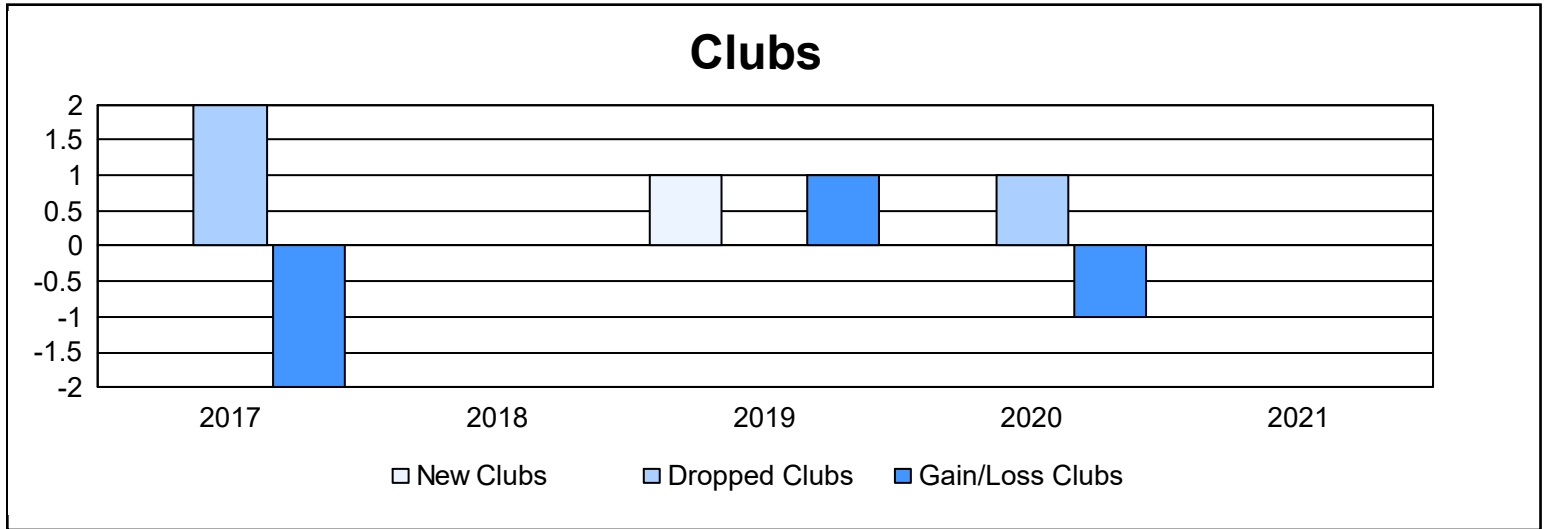

Year	New Clubs	Dropped Clubs	Gain/ Loss Clubs	New Members	Charter Members	Reinstate Members	Transfer Members	Total Member Added	Total Members Dropped	Gain/ Loss Members
2016-2017	0	2	-2	115	2	10	26	153	177	-24
2017-2018	0	0	0	165	1	6	9	181	182	-1
2018-2019	1	0	1	132	30	33	4	199	184	15
2019-2020	0	1	-1	78	3	7	4	92	165	-73
2020-2021	0	0	0	102	0	8	9	119	180	-61
<b>Average</b>	<b>0</b>	<b>1</b>	<b>0</b>	<b>118</b>	<b>7</b>	<b>13</b>	<b>10</b>	<b>149</b>	<b>178</b>	<b>-29</b>

### Membership Composition June 2021 Cumulative