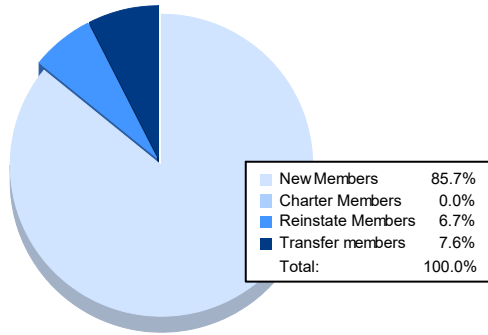

Year	New Clubs	Dropped Clubs	Gain/ Loss Clubs	New Members	Charter Members	Reinstate Members	Transfer Members	Total Member Added	Total Members Dropped	Gain/ Loss Members
2016-2017	0	2	-2	115	2	10	26	153	177	-24
2017-2018	0	0	0	165	1	6	9	181	182	-1
2018-2019	1	0	1	132	30	33	4	199	184	15
2019-2020	0	1	-1	78	3	7	4	92	165	-73
2020-2021	0	0	0	102	0	8	9	119	180	-61
<b>Average</b>	<b>0</b>	<b>1</b>	<b>0</b>	<b>118</b>	<b>7</b>	<b>13</b>	<b>10</b>	<b>149</b>	<b>178</b>	<b>-29</b>

### Membership Composition June 2021 Cumulative